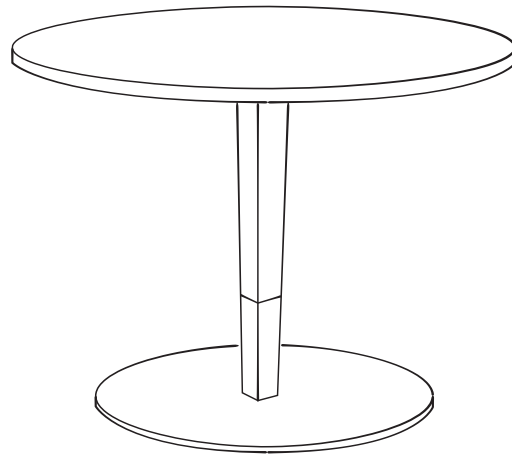

Barstool

Width: 44 cm

Depth: 44 cm

Seat height: 80 cm

Mixed materials: solid wood (oiled), stainless steel (pearl-blasted)

Available woods: oak, walnut, maple, stone pine, cherry, beech (painted in all RAL colours)

Chess/Game Table

Width: 80 cm

Depth: 80 cm

Height: 78 cm

Mixed materials: solid wood (oiled), stainless steel (pearl-blasted)

Available woods: oak, walnut, maple, stone pine, cherry, beech (painted in all RAL colours)

Chest/Sideboard

Width: 120 cm

Depth: 52 cm

Height: 93 cm

Mixed materials: solid wood (oiled), stainless steel (pearl-blasted)

Available woods: oak, walnut, maple, stone pine, cherry, beech (painted in all RAL colours)

Round Dining Table 120 cm

Diameter: 120 cm
Height: 78 cm

Mixed materials: solid wood (oiled), stainless steel (pearl-blasted)
Available woods: oak, walnut, maple, stone pine, cherry, beech (painted in all RAL colours)